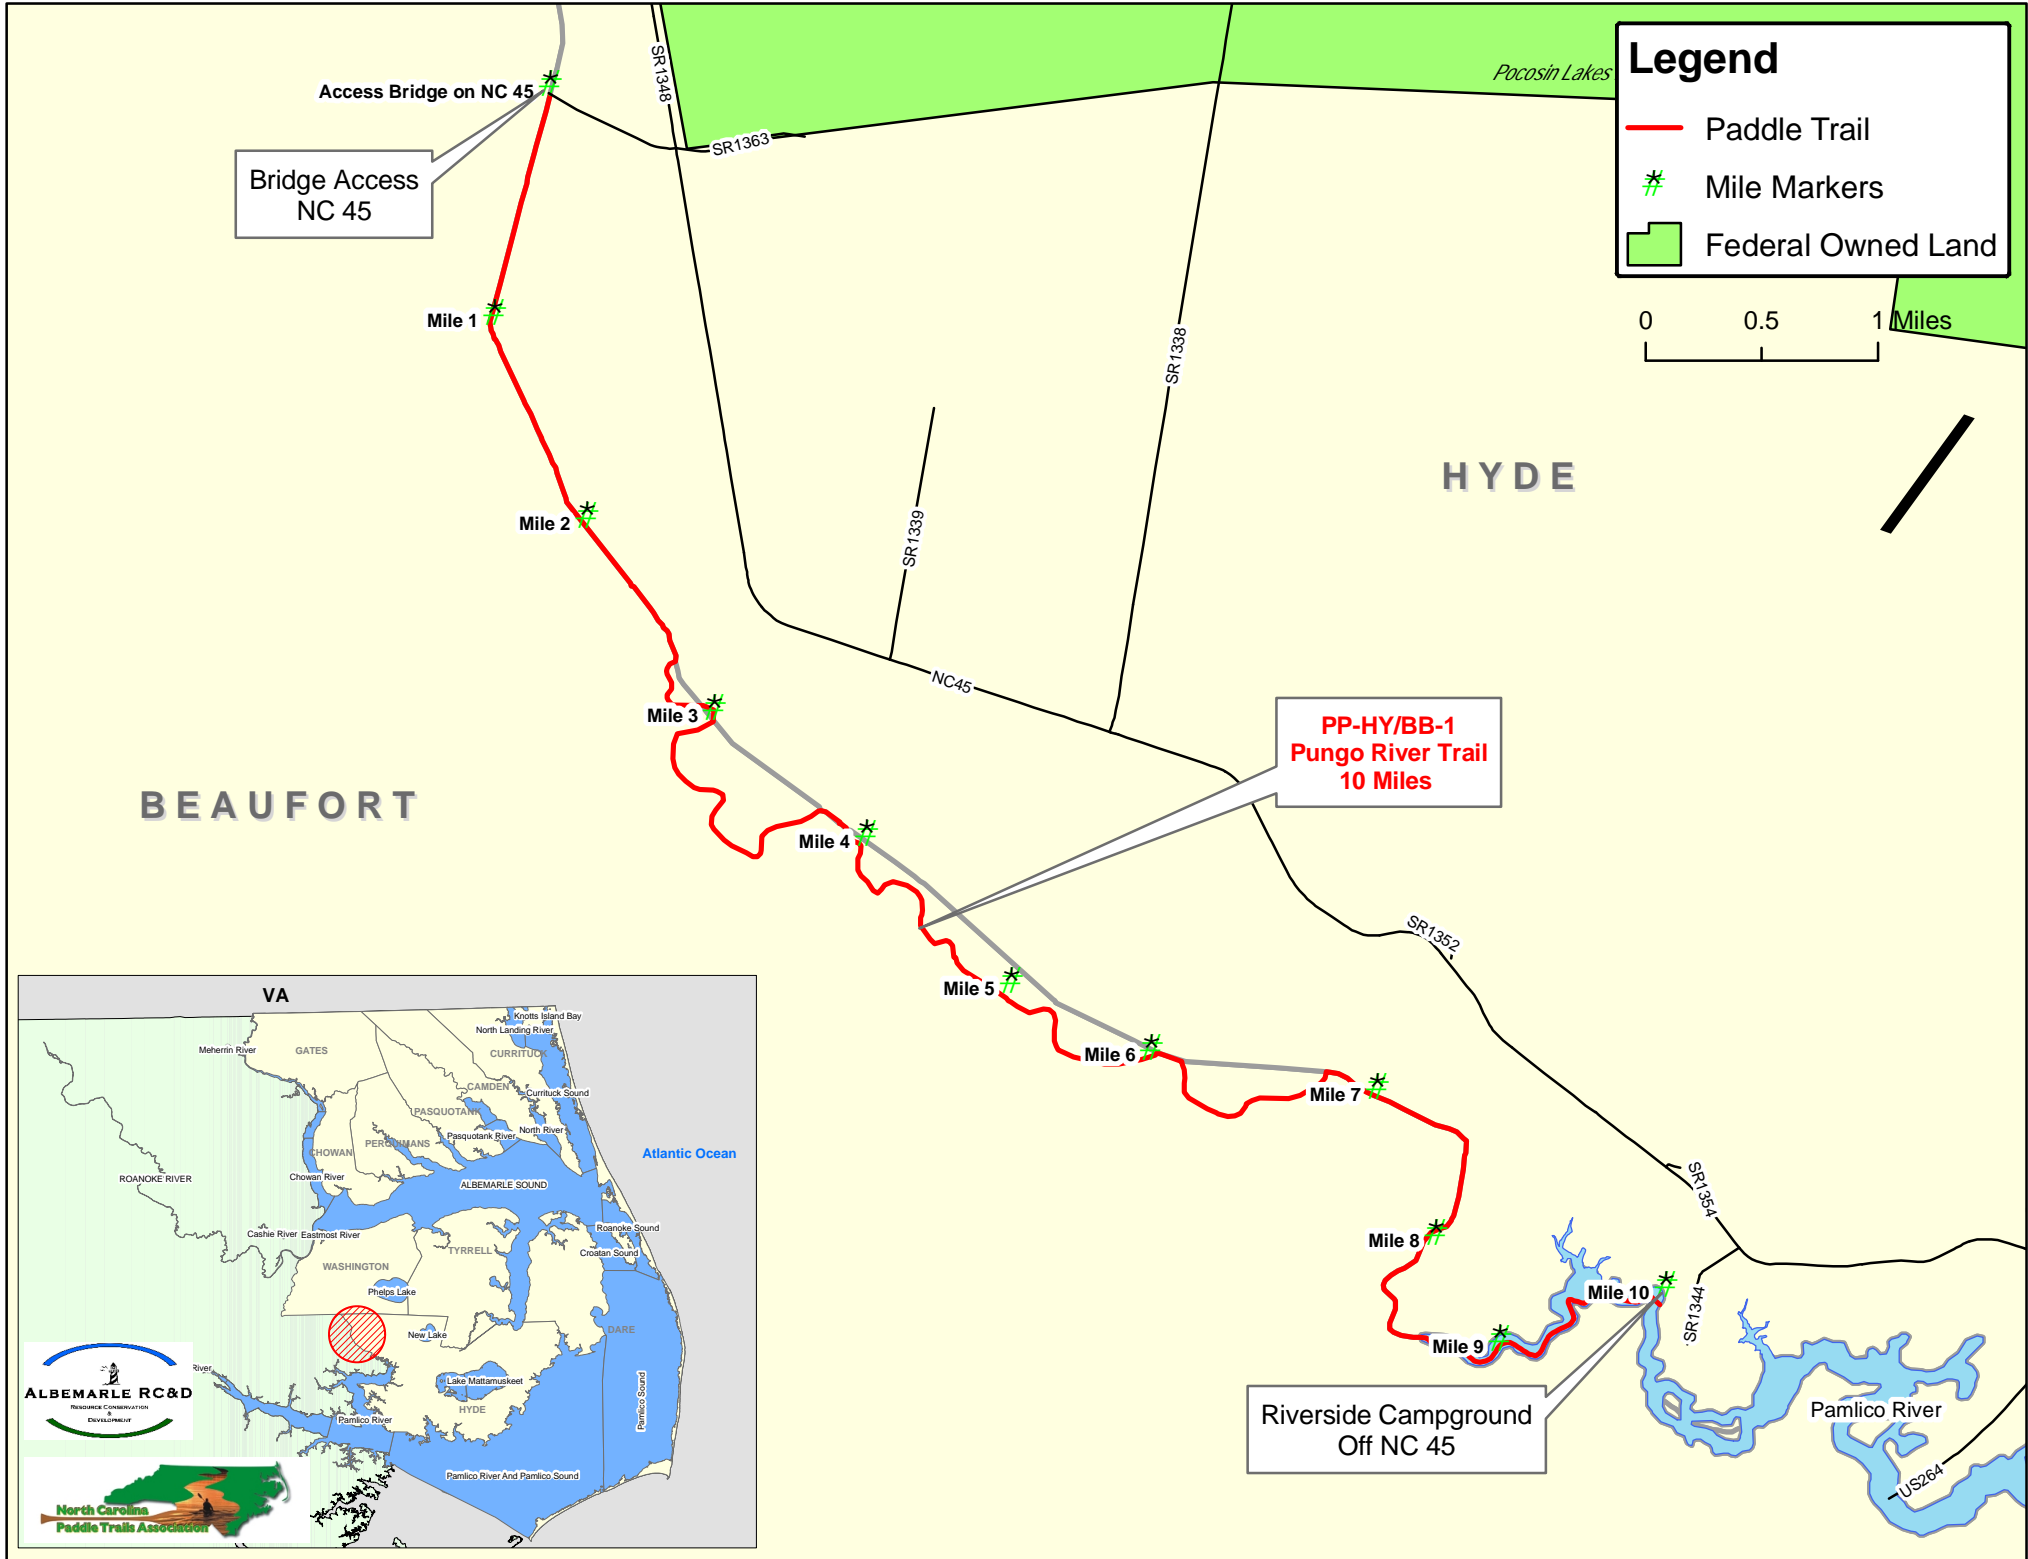

Legend

-  Paddle Trail
-  Mile Markers
-  Federal Owned Land

BEAUFORT

HYDE

**PP-HY/BB-1
Pungo River Trail
10 Miles**

Riverside Campground
Off NC 45